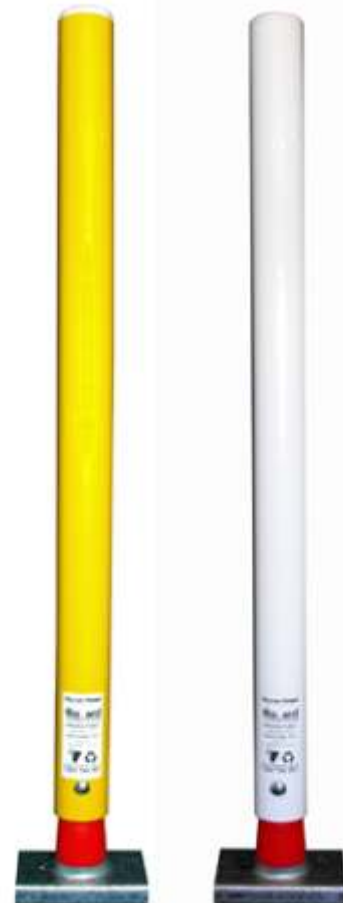

\$ 65.00 ea + GST

10+ \$ 59.00 ea + GST

20+ \$ 50.00 ea + GST

FBL4050

Bollard Flexible White Sign Post
Height 1.0 Mtr

FBL4050Y

Bollard Flexible Yellow Sign Post
Height 1.0 Mtr

Wide Range
of Picket Post Caps
Available